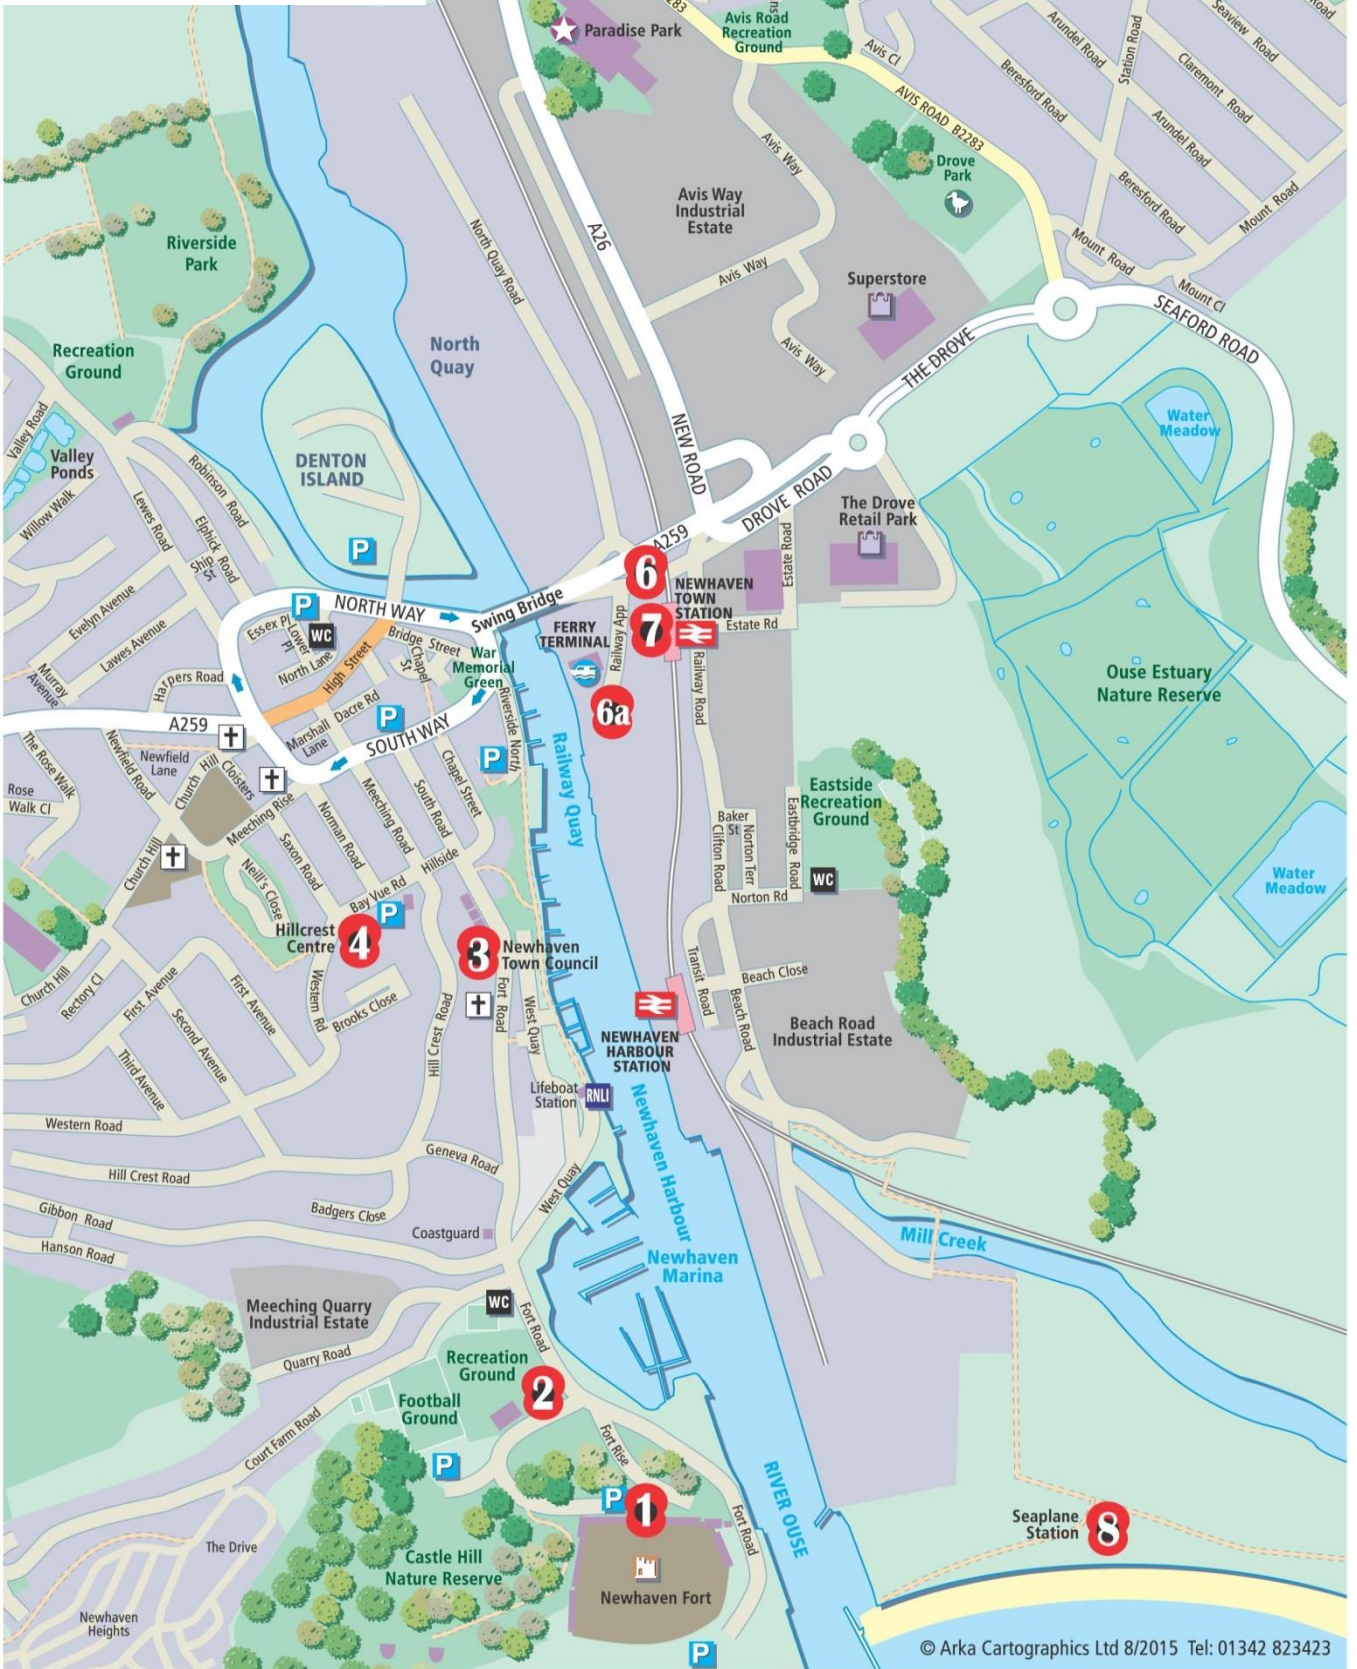

POPPY TRAIL

© Arka Cartographics Ltd 8/2015 Tel: 01342 823423

1 Newhaven Fort
Fort Car Park,
Castle Hill

**2 Newhaven Army
Camps**
Fort Road
Recreation Ground

3 The Council's War
Newhaven Town
Council Offices,
Fort Road

4 The Military Hospital
Hillcrest Centre,
Bay View Road

**5 Denton's First World
War**
Avis Road
Recreation Ground

**6 The Newhaven-
Dieppe Service**
A copy of this panel
is at the Transport
Interchange and
the Ferry Terminal

7 The Port and Railway
Newhaven Town
Station

8 The Seaplane Station
East Beach,
between the
East Pier and
Tide Mills